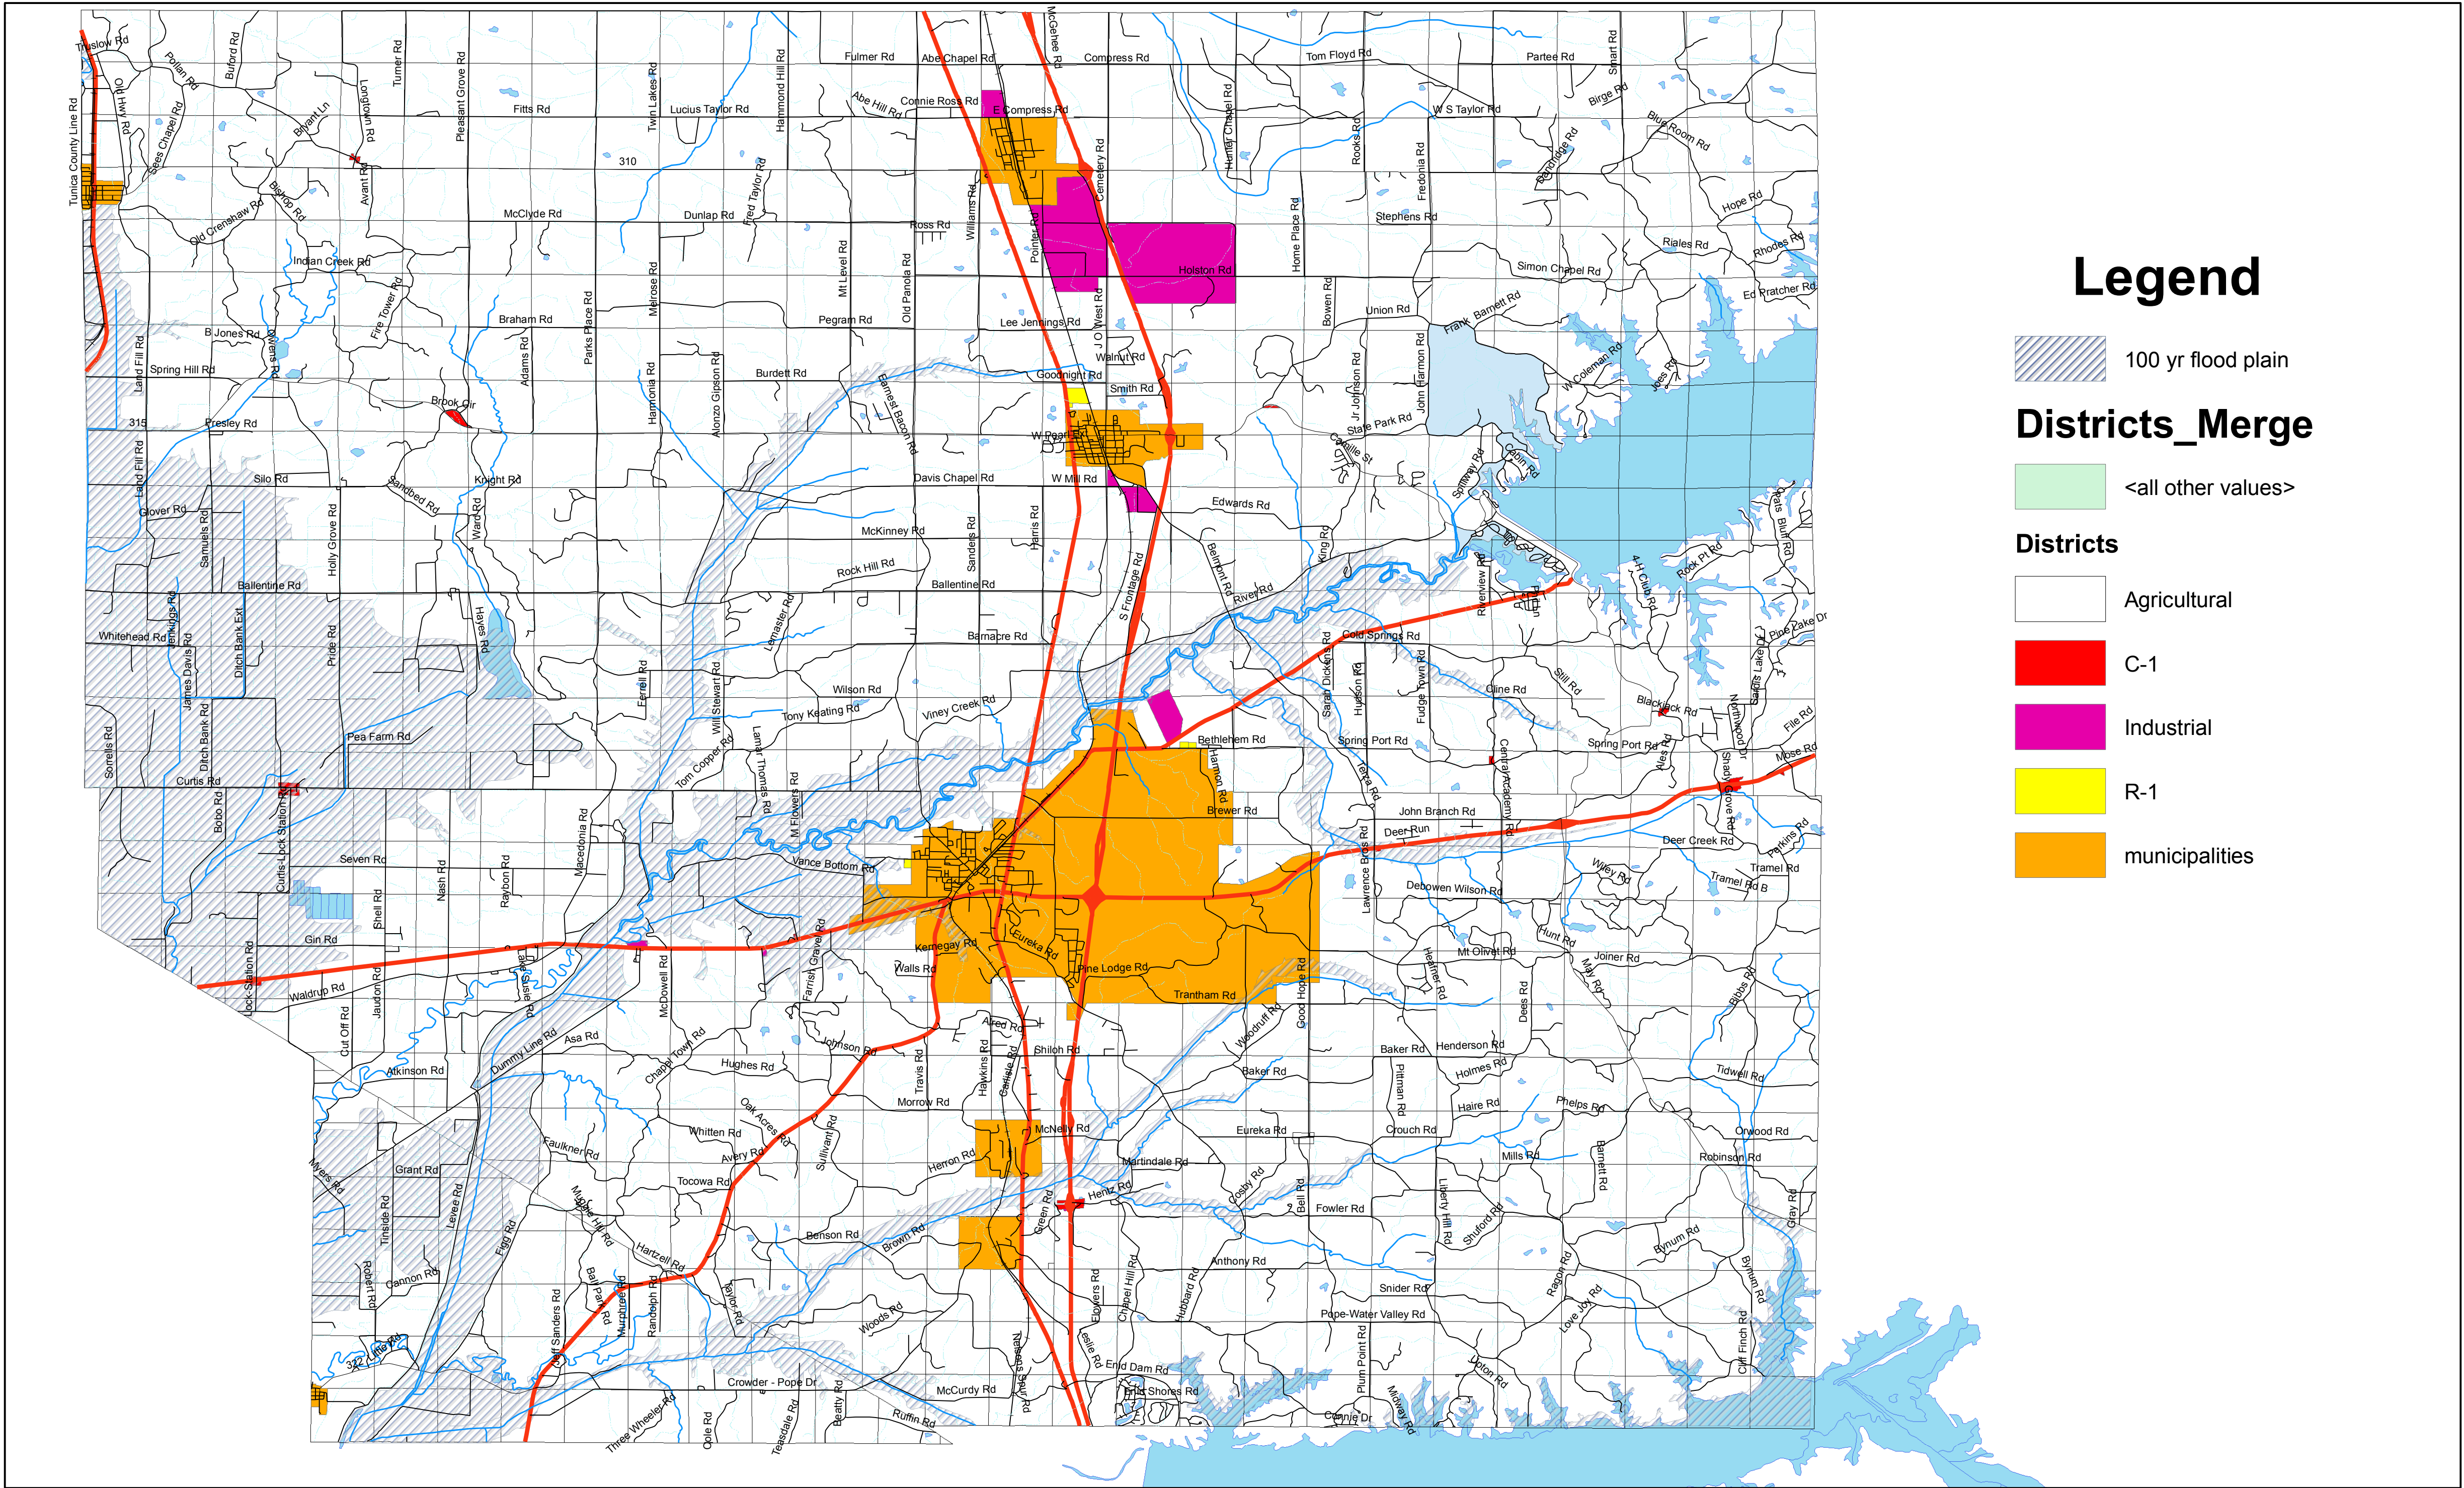

Panola County Mississippi

Land Use Districts

Adopted August 2008

RLBA - Robert L. Barber and Associates
 919 Getwell Road
 Hernando, Mississippi 38632
www.RLBNet.com